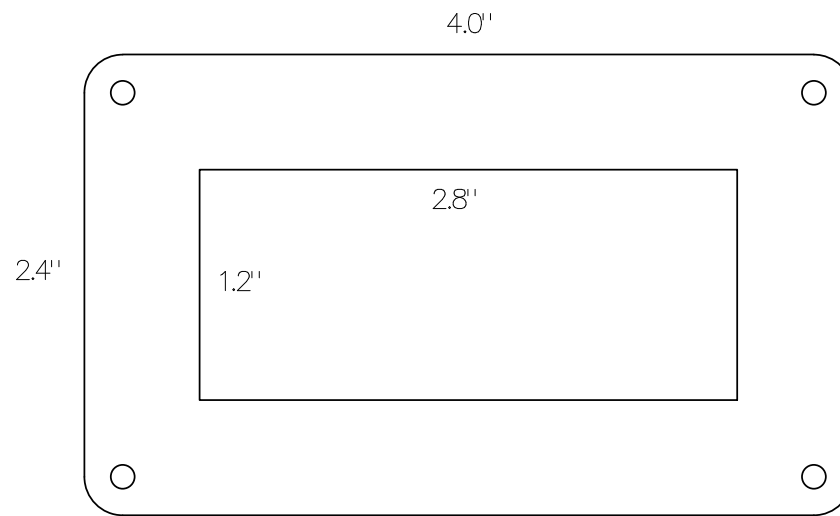

BEZEL FOR CAREL IR33

www.great-water.com